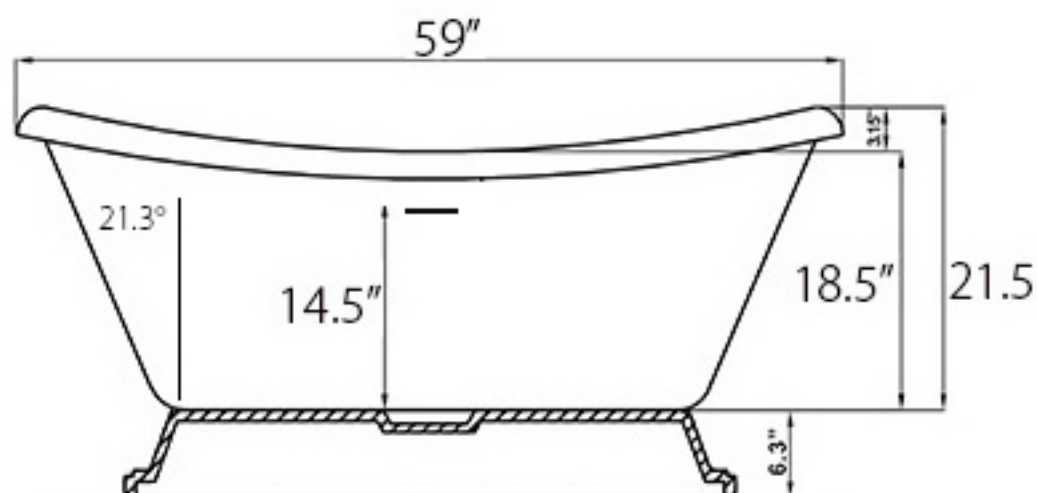

59" CoreAcryl French Bateau Pedestal Bathtub

No cut-out in pedestal at front or back

This tub has an integrated drain overflow, drain tail piece to floor will fit directly from under the tub drain position noted on the drawing

Tub weight empty- Approx. 136 lbs

Approx. gallons to overflow- 54

Meets or exceeds CSA B45.5/lapmo Z124-2022

MA Code Accepted

Drain Parts
Included