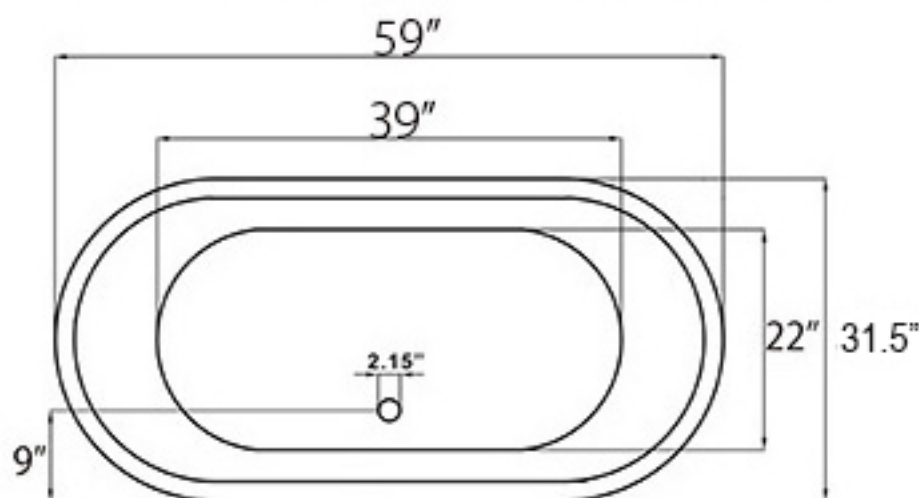

59" CoreAcryl French Bateau Pedestal Bathtub

No cut-out in pedestal at front or back

This tub has an integrated drain overflow, drain tail piece to floor will fit directly from under the tub drain position noted on the drawing

Tub weight empty- Approx. 136 lbs

Approx. gallons to overflow- 54

Meets or exceeds CSA B45.5/lapmo Z124-2022

MA Code Accepted

Drain Parts
Included