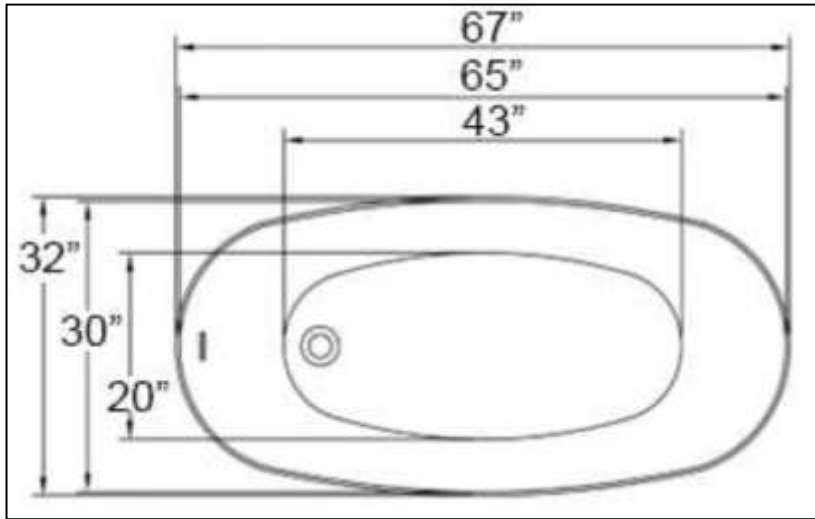

SanSiro Antium67E 67 inch End Drain Bathtub

Freestanding Bathtub Name & Length	Antium 67"			
Integrated Drain Position	End			
Features	Soaker	Air Jetted	Water Jetted	Spa Jetted
Model Number	Antium67E	Antium67EAJ	Antium67EWJ	Antium67EHS
Pop-up Drain	Yes	Yes	Yes	Yes
Water Jets - Upper Body	N/A	N/A	4 Back, 2 Hips	4 Back, 2 Hips
Water Jets - Lower Body	N/A	N/A	4 Feet	4 Feet
Variable Speed Heated Air Jets on Floor	N/A	12	N/A	12
Water Heater	N/A	N/A	Optional	Yes
Chromotherapy Light	N/A	Optional	Optional	Yes
Ozone Sanitizing	N/A	Optional	Optional	Yes
Remote Control Operation (no buttons)	N/A	Yes	Yes	Yes
Tub Weight Empty lbs	114	118	124	128
Gallons to Overflow with Bather	44	44	44	44
110 volt - 15-amp GFCI Requirement On Site	N/A	1	1	2