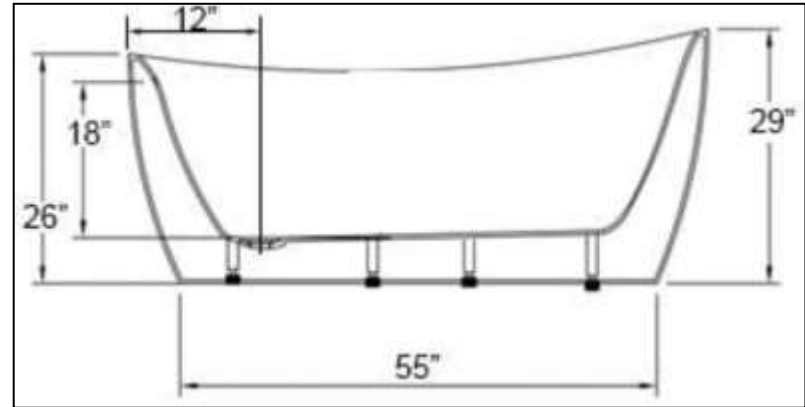

SanSiro Antium67E 67 inch End Drain Bathtub

Freestanding Bathtub Name & Length	Antium 67"			
Integrated Drain Position	End			
Features	Soaker	Air Jetted	Water Jetted	Spa Jetted
Model Number	Antium67E	Antium67EAJ	Antium67EWJ	Antium67EHS
Pop-up Drain	Yes	Yes	Yes	Yes
Water Jets - Upper Body	N/A	N/A	4 Back, 2 Hips	4 Back, 2 Hips
Water Jets - Lower Body	N/A	N/A	4 Feet	4 Feet
Variable Speed Heated Air Jets on Floor	N/A	12	N/A	12
Water Heater	N/A	N/A	Optional	Yes
Chromotherapy Light	N/A	Optional	Optional	Yes
Ozone Sanitizing	N/A	Optional	Optional	Yes
Remote Control Operation (no buttons)	N/A	Yes	Yes	Yes
Tub Weight Empty lbs	114	118	124	128
Gallons to Overflow with Bather	44	44	44	44
110 volt - 15-amp GFCI Requirement On Site	N/A	1	1	2