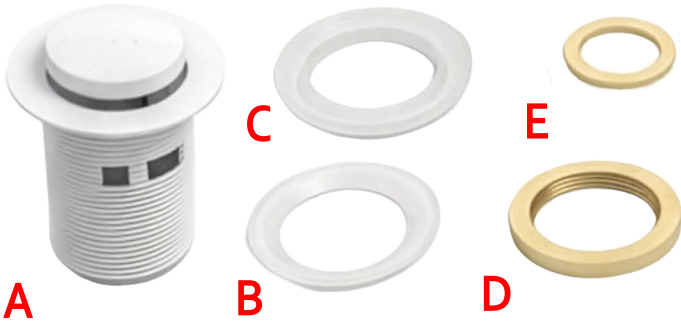

# 1.5" DIAMETER DRAIN CTD15 - ASSEMBLY

## INCLUDED PARTS

- A. Pre-Assembled Drain Body
- B. Flange Gasket
- C. Under Tub Cupped Gasket
- D. Brass Nut
- E. Brass Washer

## SUGGESTED ASSEMBLY 1

**NOT INCLUDED**  
(Installer Supplied)

WATCO 11607 Sch40 PVC Hub Adapter or Similar

Parts D and E are not used.