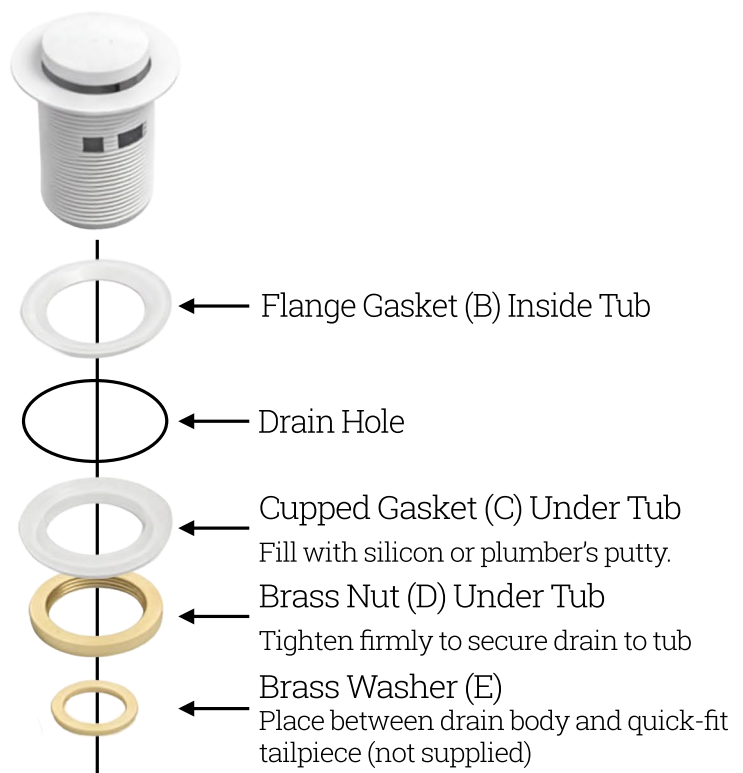

## INCLUDED PARTS

- A. Pre-Assembled Drain Body
- B. Flange Gasket
- C. Under Tub Cupped Gasket
- D. Brass Nut
- E. Brass Washer

## SUGGESTED ASSEMBLY 1

**NOT INCLUDED**  
(Installer Supplied)

WATCO 11607 Sch40 PVC Hub Adapter or Similar

Parts D and E are not used.

## SUGGESTED ASSEMBLY 2

**NOT INCLUDED**  
(Installer Supplied)

PVC Quick Fit Drop-in Rough-in Kit or Similar