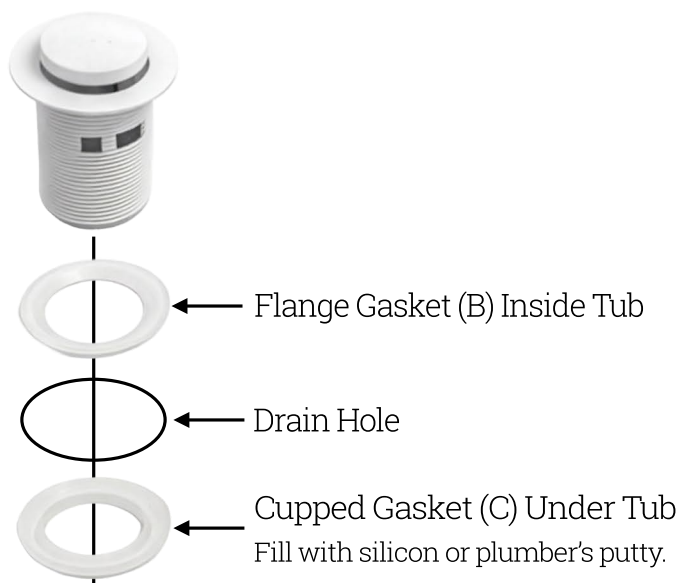

# 1.5" DIAMETER DRAIN CTD15 - ASSEMBLY

## INCLUDED PARTS

- A. Pre-Assembled Drain Body
- B. Flange Gasket
- C. Under Tub Cupped Gasket
- D. Brass Nut
- E. Brass Washer

## SUGGESTED ASSEMBLY 1

**NOT INCLUDED**  
(Installer Supplied)

WATCO 11607 Sch40 PVC Hub Adapter or Similar

Parts D and E are not used.