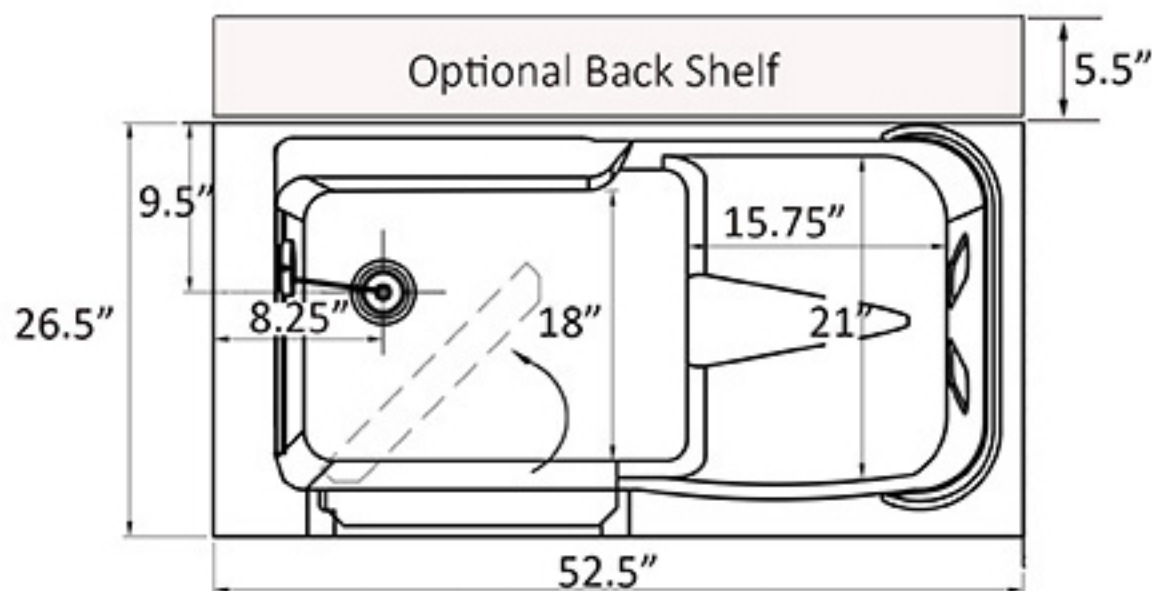

'REVITALIZE' 53" x 26.5" Walk-In HydroSpa Bathtub

*Available in left or right hand door*

Tub Weight - 210 lbs

Gallons to foot massage level - 25

Gallons to fill with bather - 61

Features

8 Water jets

Water heater