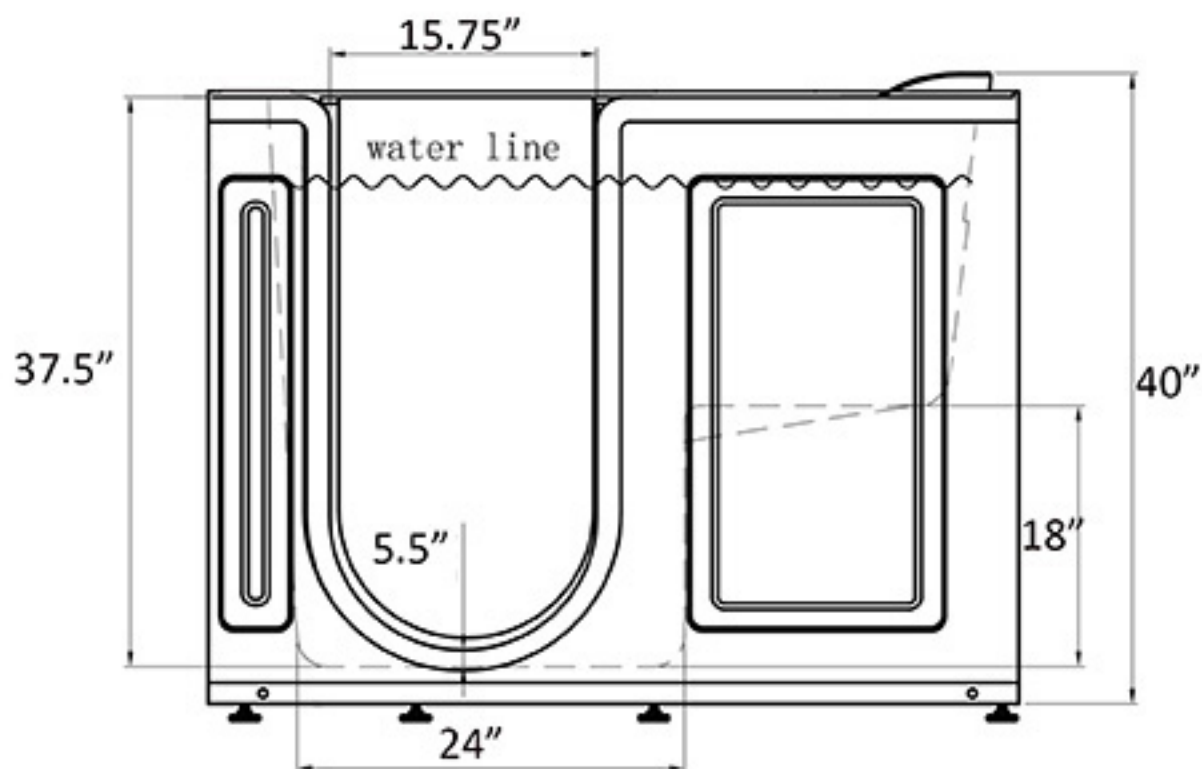

'REVITALIZE' 53" x 26.5" Walk-In HydroSpa Bathtub

*Available in left or right hand door*

Tub Weight - 210 lbs

Gallons to foot massage level - 25

Gallons to fill with bather - 61

Features

8 Water jets

Water heater