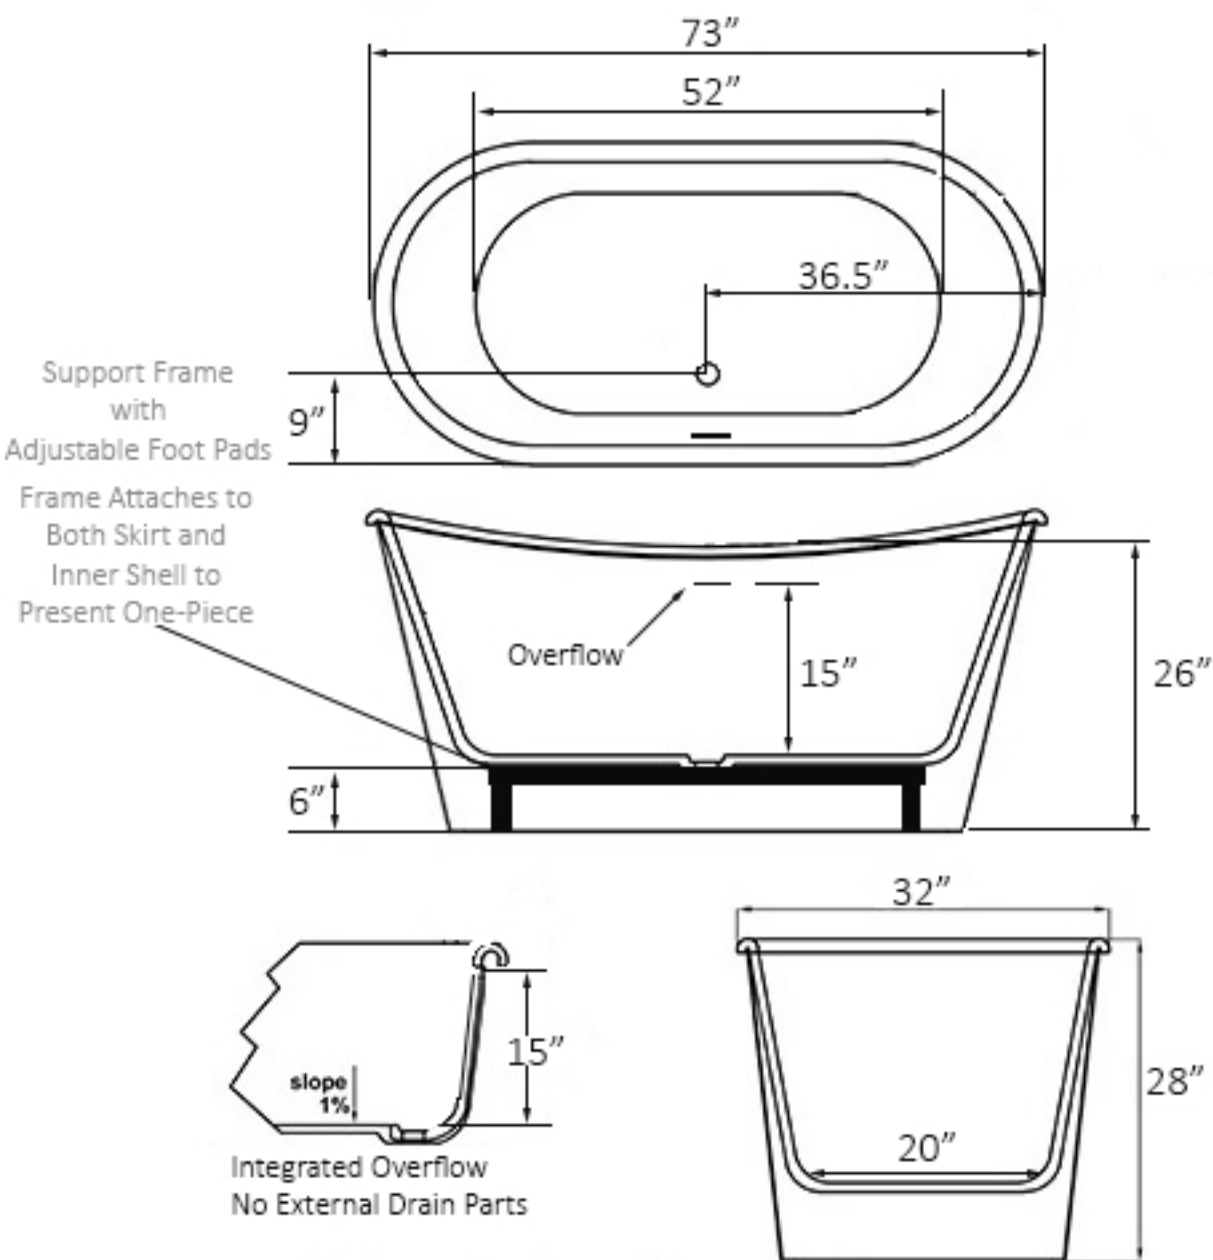

BATHS OF DISTINCTION

SanSiro™ TOULON French Bateau Bathtub

CoreAcryl Acrylic Inner Shell and Solid Copper Exterior Skirt

Meets or exceeds: CSA B45.5 / IAPMO Z124-2022
MA Code Accepted